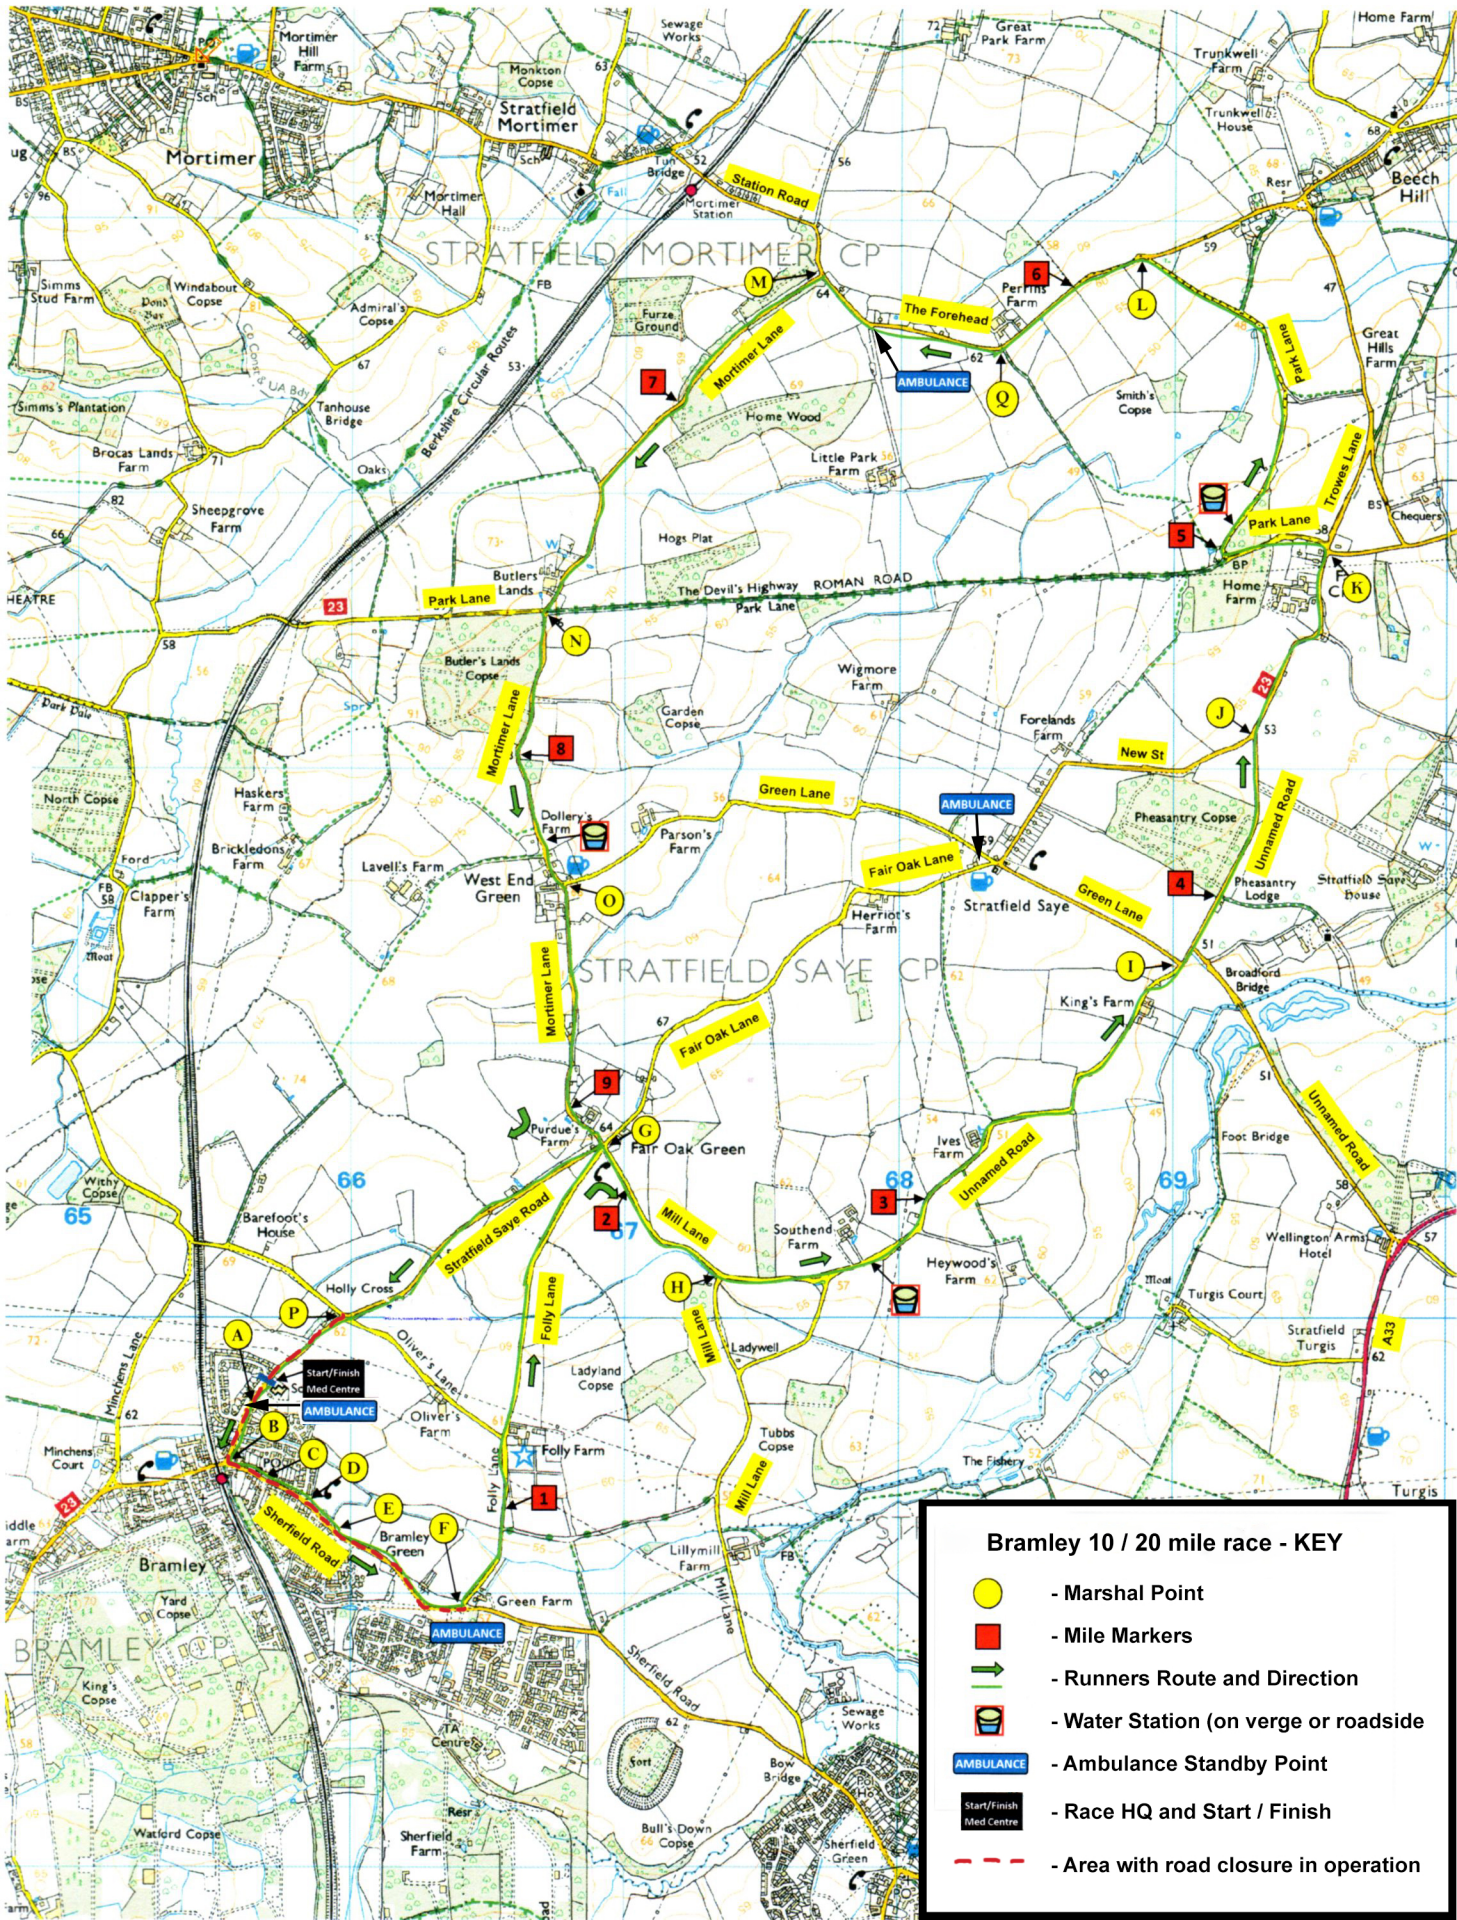

Bramley 20 / 10 Mile Road Races - Course Map

Bramley 10 / 20 mile race - KEY

-  - Marshal Point
-  - Mile Markers
-  - Runners Route and Direction
-  - Water Station (on verge or roadside)
-  - Ambulance Standby Point
-  - Race HQ and Start / Finish
-  - Area with road closure in operation